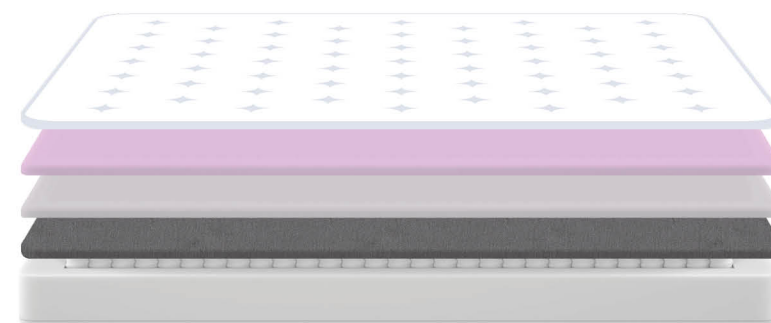

Cotton Fabric

Double Surface
Sponge

Support Foam

Felt

Pocket Spring