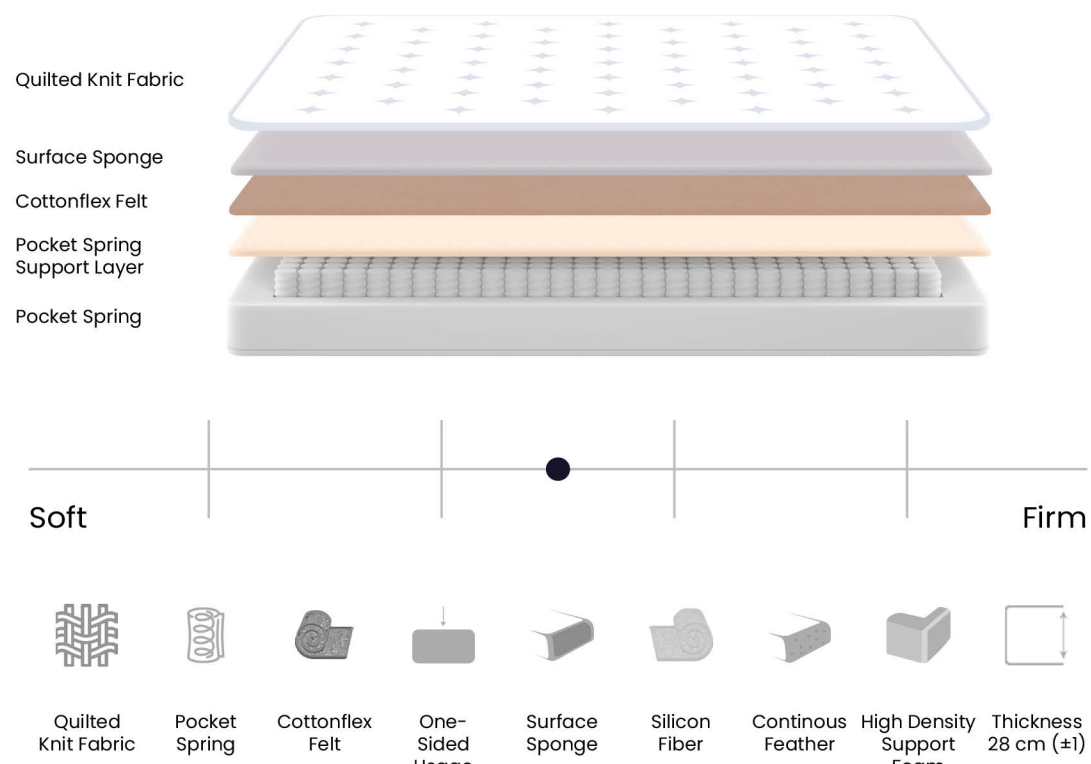

Pocket springs that work independently will offer you one of the best quality mattress experiences. You will meet uninterrupted comfort thanks to the pocket spring system that responds to human anatomy and sleep movements with perfect harmony.

Thanks to the Cottonflex, soft felt used in the deluxe bed, your mattress has become more comfortable.

Cotton Fabric With Moisture Transfer Feature

The special fabric we use on the surface, which is supported by cotton, will both affect you aesthetically and increase your sleep quality.

With the perfect harmony of the special cotton fabric, your mattress absorbs moisture and you get the ideal sleeping temperature.

Much longer lasting thanks to the Deluxe, good quality and highly durable support foams.