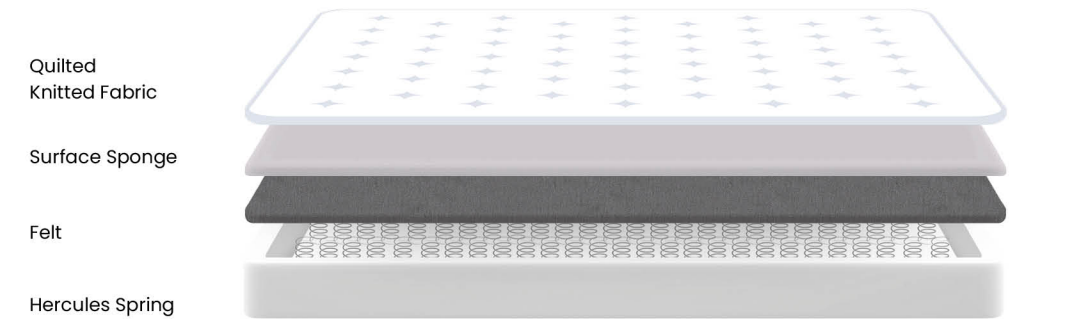

- Knitted Fabric
- Hercules Spring
- Continuous Sponge
- High Density Support Foam
- Surface Sponge
- Silicon Fiber
- Double Sided Usage
- Felt
- Thickness 28 cm (±1)