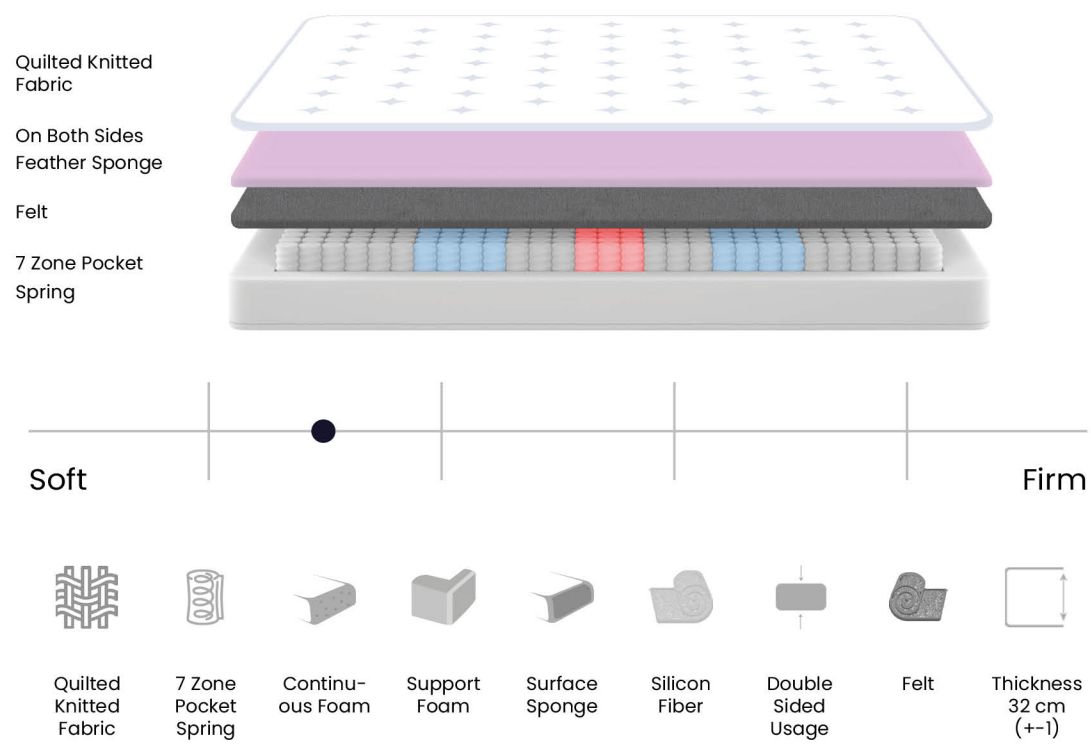

Relax

One of the most prestigious members of the Luxury Edition series.. Produced for a unique sleeping experience.

Extraordinary Appearance and Exceptional Comfort
The special cotton fabric which we used to produce the Relax mattress combines with an aesthetically unique exterior design. With the perfect conformity of this special high weighted cotton fabric, your mattress absorbs moisture and you get the ideal sleeping temperature. An extremely healthy sleeping environment awaits you along with the Relax mattress. Relax will take your sleep quality to a very high level.

Freedom of Double-Sided Usage

Thanks to its double-sided usage, it is much more long-lasting.
It is one of the most comfortable products of our collection thanks to its specially produced feather sponge, pocket springs and pocket spring support layer. It is produced as one of the most durable bed you will ever lie in thanks to the materials we use in the layers inside the mattress.

Increased Balance, Long-Lasting Mattress

Specially reinforced layers for each pressure zone that all points of your body applies to the mattress will provide you uninterrupted and quality sleep.

7 Zone Pocket Spring System

The 7-zone pocket spring system, which supports the waist, shoulder, hips and vertebra separately thanks to the springs with different diameter and different firmness aligned in 7 distinct areas in accordance with body structure, will give you an excellent sleep experience. The increased balanced surface in the top layer will meet the weight of your body, bringing your back and waist together with comfort, while the base area of the case, which includes the 7-zone pocket spring system in the center, will support your body with high-quality components in the lower layers.