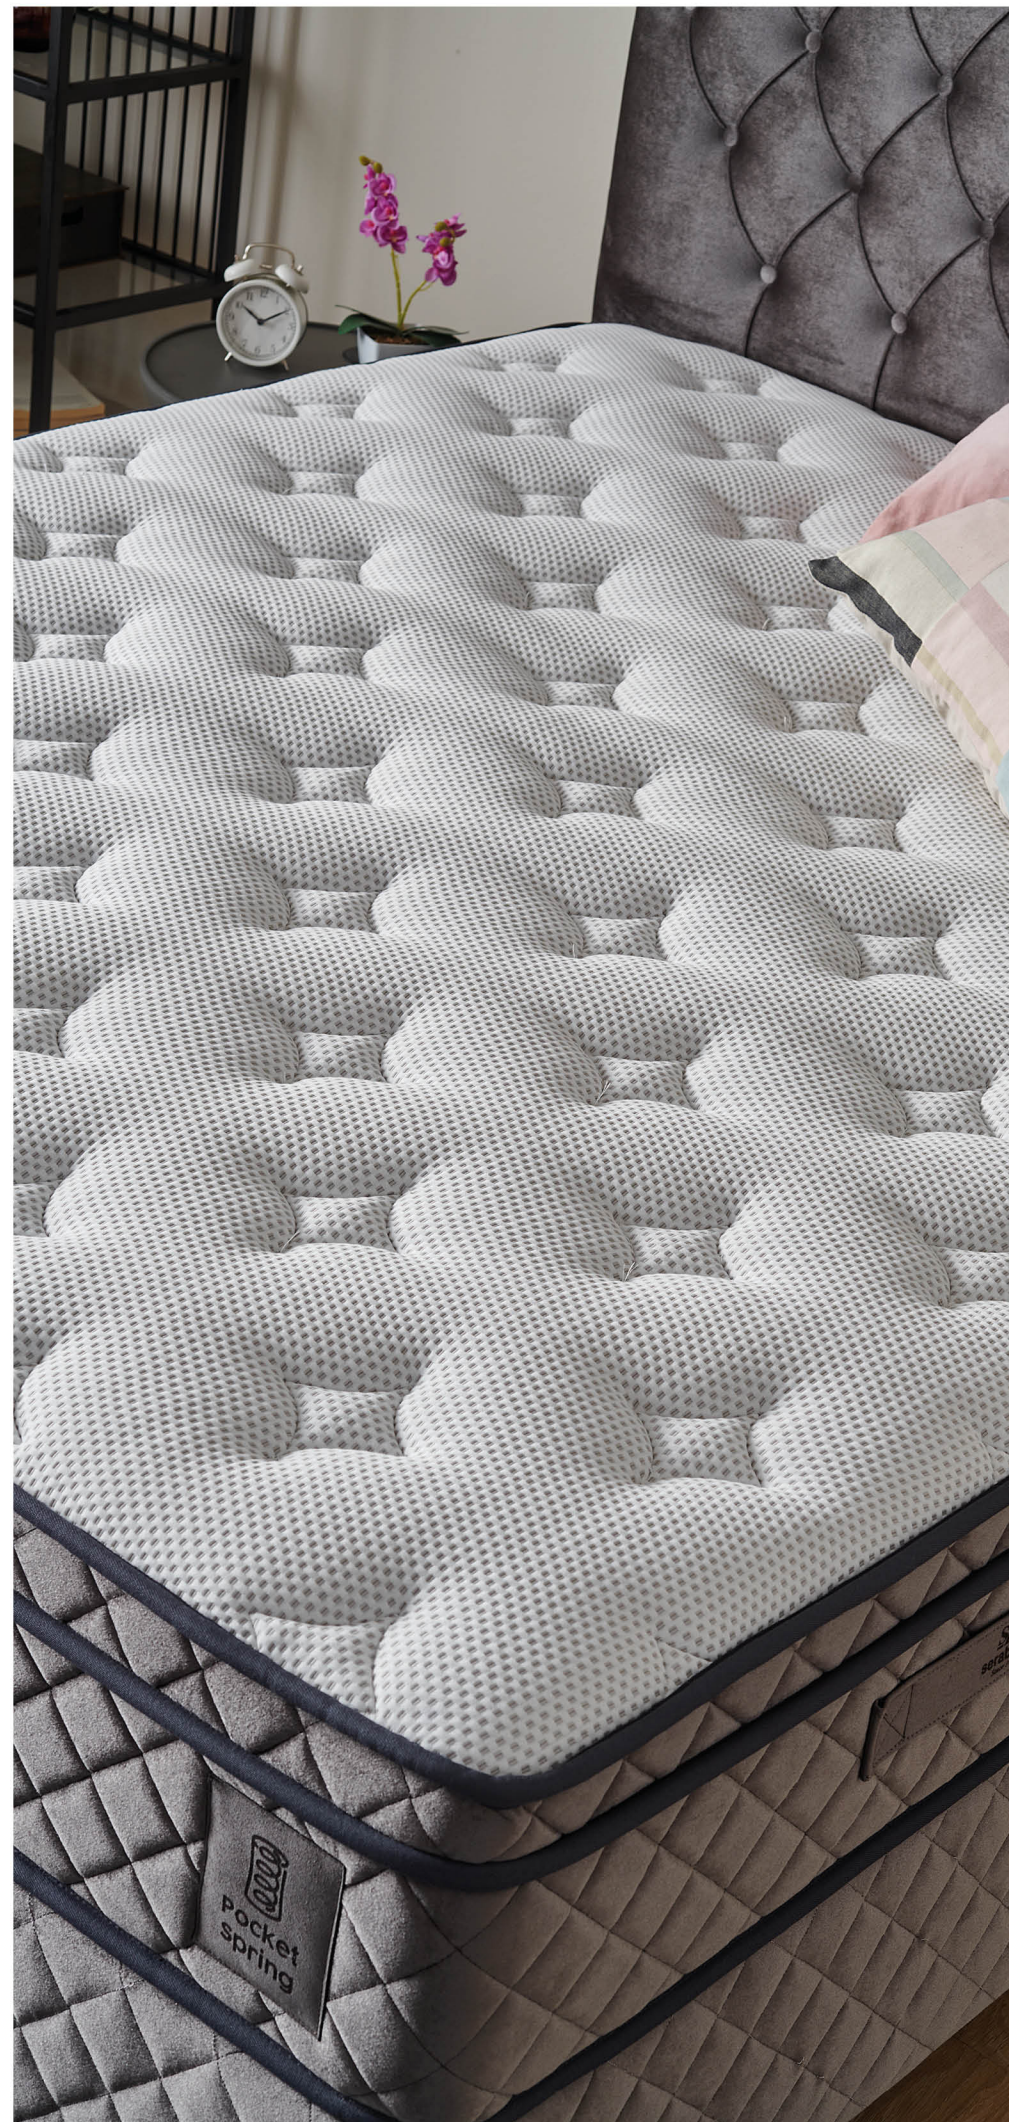

Thanks to the Cottonflex, soft felt used in the deluxe bed, your mattress has become more comfortable.

Cotton Fabric With Moisture Transfer Feature

The special fabric we use on the surface, which is supported by cotton, will both affect you aesthetically and increase your sleep quality.

With the perfect harmony of the special cotton fabric, your mattress absorbs moisture and you get the ideal sleeping temperature.

Much longer lasting thanks to the Deluxe, good quality and highly durable support foams.